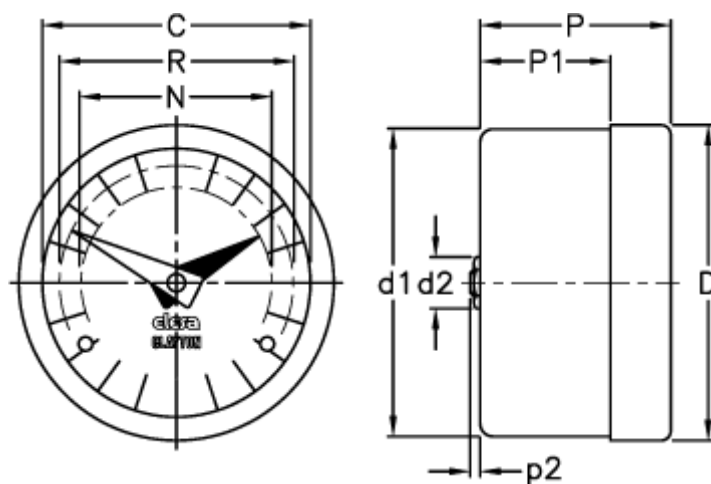

# Data Sheet

Article number: 2307020951

Description: E+G Gravity indicator  
GA02-0100-D

## Measures

C = 60

R = 51

D = 68.4

D1 = 67.0

d2 = 8

N = 44

P = 32

P1 = 19.3

p2 = 1.0